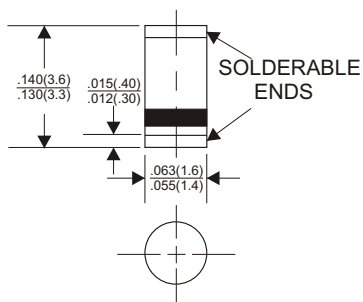

0805

Dimensions in inches and (millimeters)

SOD-123

Dimensions in inches and (millimeters)

Dimensions in inches and (millimeters)

SMC

Dimensions in inches and (millimeters)

DO-213AA (GL34)

Dimensions in inches and (millimeters)

MELF

Dimensions in inches and (millimeters)

TO-269AA

Dimensions in inches and (millimeters)

DB-1S

TO-236AB (SOT-23)

Dimensions in inches and (millimeters)

SOD-123H

Dimensions in inches and (millimeters)