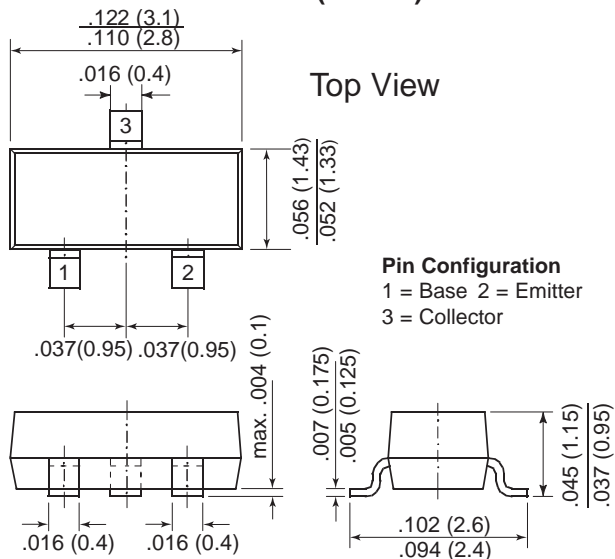

0805

Dimensions in inches and (millimeters)

SOD-123

Dimensions in inches and (millimeters)

Dimensions in inches and (millimeters)

SMC

Dimensions in inches and (millimeters)

DO-213AA (GL34)

Dimensions in inches and (millimeters)

MELF

Dimensions in inches and (millimeters)

TO-269AA

Dimensions in inches and (millimeters)

DB-1S

TO-236AB (SOT-23)

Dimensions in inches and (millimeters)

SOD-123H

Dimensions in inches and (millimeters)