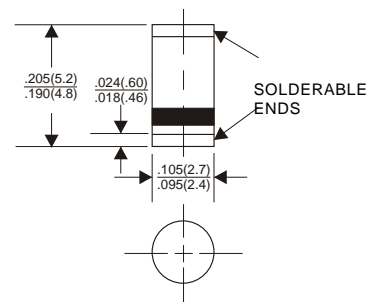

0805

Dimensions in inches and (millimeters)

SOD-123

Dimensions in inches and (millimeters)

Dimensions in inches and (millimeters)

SMC

Dimensions in inches and (millimeters)

DO-213AA (GL34)

Dimensions in inches and (millimeters)

MELF

Dimensions in inches and (millimeters)

TO-269AA

Dimensions in inches and (millimeters)

DB-1S

TO-236AB (SOT-23)

Dimensions in inches and (millimeters)

SOD-123H

Dimensions in inches and (millimeters)