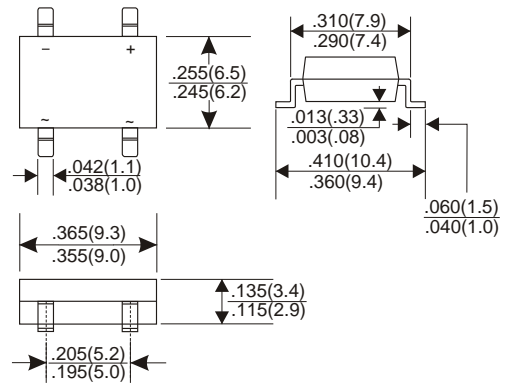

0805

Dimensions in inches and (millimeters)

SOD-123

Dimensions in inches and (millimeters)

Dimensions in inches and (millimeters)

SMC

Dimensions in inches and (millimeters)

DO-213AA (GL34)

Dimensions in inches and (millimeters)

MELF

Dimensions in inches and (millimeters)

TO-269AA

Dimensions in inches and (millimeters)

DB-1S

TO-236AB (SOT-23)

Dimensions in inches and (millimeters)

SOD-123H

Dimensions in inches and (millimeters)