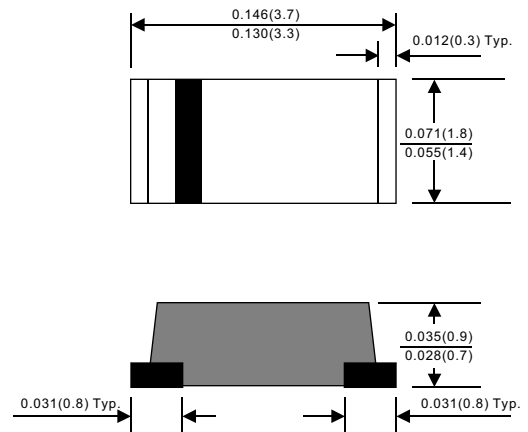

0805

Dimensions in inches and (millimeters)

SOD-123

Dimensions in inches and (millimeters)

Dimensions in inches and (millimeters)

SMC

Dimensions in inches and (millimeters)

DO-213AA (GL34)

Dimensions in inches and (millimeters)

MELF

Dimensions in inches and (millimeters)

TO-269AA

Dimensions in inches and (millimeters)

DB-1S

TO-236AB (SOT-23)

Dimensions in inches and (millimeters)

SOD-123H

Dimensions in inches and (millimeters)