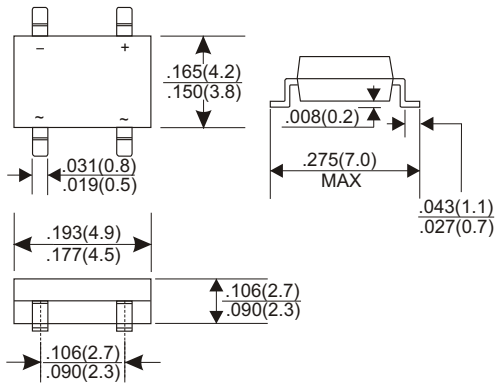

0805

Dimensions in inches and (millimeters)

SOD-123

Dimensions in inches and (millimeters)

Dimensions in inches and (millimeters)

SMC

Dimensions in inches and (millimeters)

DO-213AA (GL34)

Dimensions in inches and (millimeters)

MELF

Dimensions in inches and (millimeters)

TO-269AA

Dimensions in inches and (millimeters)

DB-1S

TO-236AB (SOT-23)

Dimensions in inches and (millimeters)

SOD-123H

Dimensions in inches and (millimeters)